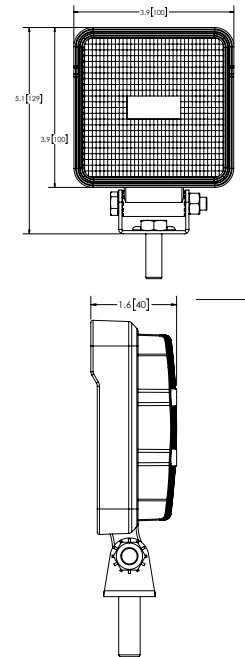

## E92007 Square LED

The E92007 worklight offers the latest technology and the very brightest white light for your application. This LED model offers over 80,000 hours of maintenance free life expectancy coupled with extremely low amp draw.

### Models

PART NO.	MOUNT	RAW LUMENS	VDC	AMPS
E92007	Permanent	750	12-24	0.7
E92007-MG	Magnet	750	12-24	0.7
E92007-HV	Permanent	800	12-80	0.7

### Features and Benefits

- Five 3-watt LEDs
- Aluminum heatsink housing
- Polycarbonate lens
- Steel mounting bracket (permanent mount)
- High-voltage and magnet-mount options
- Cigarette plug with on/off switch (magnet version only)