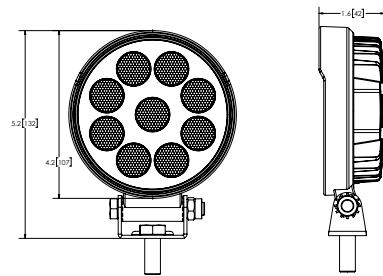

WORKLIGHTS

E92005 Round LED

The E92005 worklight offers the latest technology and the very brightest white light for your application. This LED model offers over 80,000 hours of maintenance free life expectancy coupled with extremely low amp draw.

Models

| PART NO. | TYPE | RAW LUMENS | VDC | AMPS |
|----------|-------|------------|-------|------|
| E92005 | Flood | 1000 | 12-24 | 1.2 |

Features and Benefits

- Nine 3-watt LEDs
- Aluminum heatsink housing
- Polycarbonate lens
- Steel mounting bracket

Beam Pattern