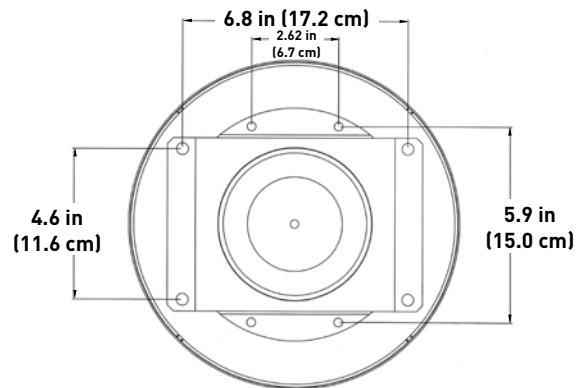

Rear View

Warning: Sirens and Speakers may produce LOUD sounds necessary to request the right-of-way. Sirens and Speakers may cause hearing damage. Wear hearing protection.