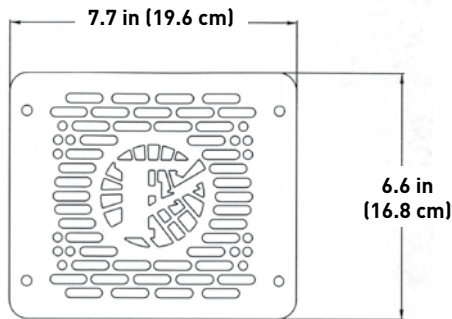

HOW TO ORDER

BP200-EF	200 W, Stainless steel Electric "F" grille, recess mount
BP200-Q	200 W, Chrome Q-Siren grille, recess mount

ACCESSORIES AND KITS

BPMT	Kit, universal bumper mount
BPFMT-EF	Recess mount, stainless steel Electric "F" grille

SPECIFICATIONS

	BP200-EF	BP200-Q
POWER	200 W	200 W
HOUSING MATERIAL	356 Aluminium	
OPERATING TEMP.	-40° to +176° F (-40° to +80° C)	
INPUT VOLTAGE	32 Vrms	
PHYSICAL SPECIFICATIONS — FRONT VIEW		
WIDTH	7.7 in (19.6 cm)	9.9 in (25.1 cm)
HEIGHT	6.6 in (16.8 cm)	9.9 in (25.1 cm)
DEPTH	0.04 in (0.1 cm)	2.2 in (5.6 cm)
SHIP WEIGHT		
	2 lb (9.5 kg)	24 lb (10.9 kg)

BP200-EF GRILLE

Front View