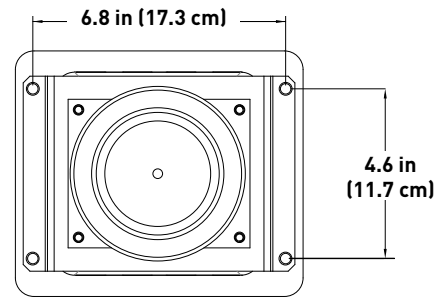

HOW TO ORDER

BP200-EF	200 W, Stainless steel Electric "F" grille, recess mount
BP200-Q	200 W, Chrome Q-Siren grille, recess mount

ACCESSORIES AND KITS

BPMT	Kit, universal bumper mount
BPFMT-EF	Recess mount, stainless steel Electric "F" grille

SPECIFICATIONS

	BP200-EF	BP200-Q
POWER	200 W	200 W
HOUSING MATERIAL	356 Aluminium	
OPERATING TEMP.	-40° to +176° F (-40° to +80° C)	
INPUT VOLTAGE	32 Vrms	
PHYSICAL SPECIFICATIONS — FRONT VIEW		
WIDTH	7.7 in (19.6 cm)	9.9 in (25.1 cm)
HEIGHT	6.6 in (16.8 cm)	9.9 in (25.1 cm)
DEPTH	0.04 in (0.1 cm)	2.2 in (5.6 cm)
SHIP WEIGHT		
	2 lb (9.5 kg)	24 lb (10.9 kg)

BP200-EF GRILLE

Rear View

BP200-Q GRILLE AND BACKPLATE

Warning: Sirens and Speakers may produce LOUD sounds necessary to request the right-of-way. Sirens and Speakers may cause hearing damage. Wear hearing protection.