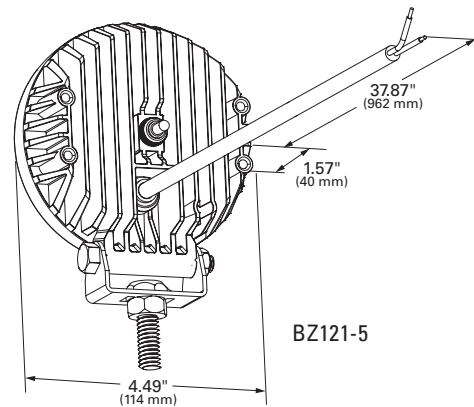

BRITEZONE™ WORK LAMPS

DATA SHEET

WORK LIGHTING

FOR MORE
INFORMATION
VISIT GROTE.COM

Grote Industries, Inc. 2600 Lanier Drive, Madison, Indiana U.S.A. 47250-0550
U.S. 800.628.0809 | Europe +49 9422 40331-0 | China +86.21.5774.9633
Canada 800.268.5612 | Mexico +(52) 818262 4412