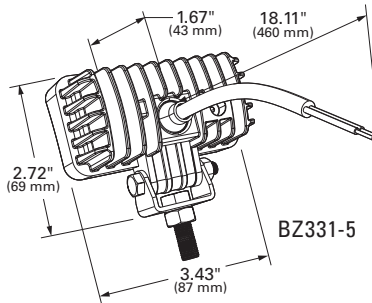

BRITEZONE™ WORK LAMPS

DATA SHEET

WORK LIGHTING

FOR MORE
INFORMATION
VISIT GROTE.COM

Grote Industries, Inc. 2600 Lanier Drive, Madison, Indiana U.S.A. 47250-0550
U.S. 800.628.0809 | Europe +49 9422 40331-0 | China +86.21.5774.9633
Canada 800.268.5612 | Mexico +(52) 818262 4412