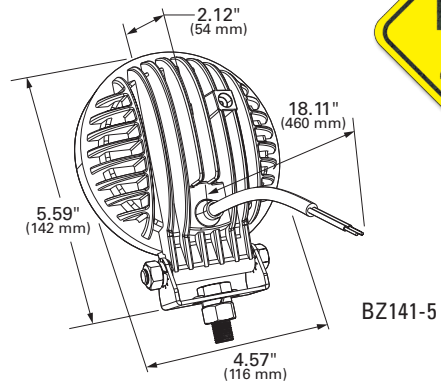

BRITEZONE™ WORK LAMPS

DATA SHEET

WORK LIGHTING

FOR MORE
INFORMATION
VISIT GROTE.COM

Grote Industries, Inc. 2600 Lanier Drive, Madison, Indiana U.S.A. 47250-0550
U.S. 800.628.0809 | Europe +49 9422 40331-0 | China +86.21.5774.9633
Canada 800.268.5612 | Mexico +(52) 818262 4412