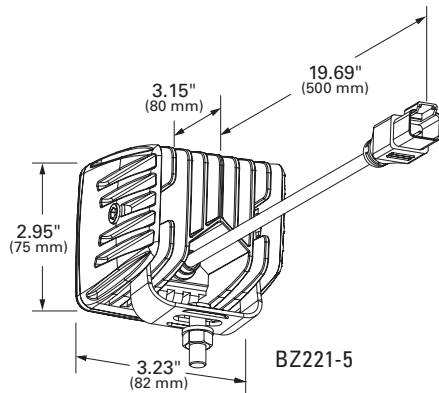

BRITEZONE™ WORK LAMPS

DATA SHEET

WORK LIGHTING

FOR MORE
INFORMATION
VISIT GROTE.COM

Grote Industries, Inc. 2600 Lanier Drive, Madison, Indiana U.S.A. 47250-0550
U.S. 800.628.0809 | Europe +49 9422 40331-0 | China +86.21.5774.9633
Canada 800.268.5612 | Mexico +(52) 818262 4412