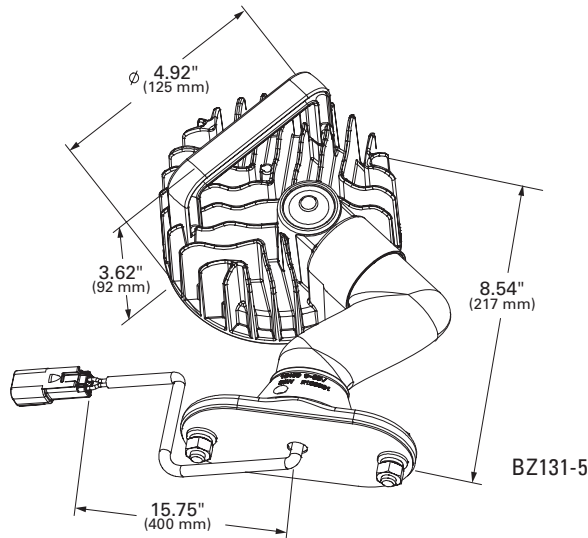

BRITEZONE™ WORK LAMPS

DATA SHEET

WORK LIGHTING

FOR MORE
INFORMATION
VISIT GROTE.COM

Grote Industries, Inc. 2600 Lanier Drive, Madison, Indiana U.S.A. 47250-0550
U.S. 800.628.0809 | Europe +49 9422 40331-0 | China +86.21.5774.9633
Canada 800.268.5612 | Mexico +(52) 818262 4412