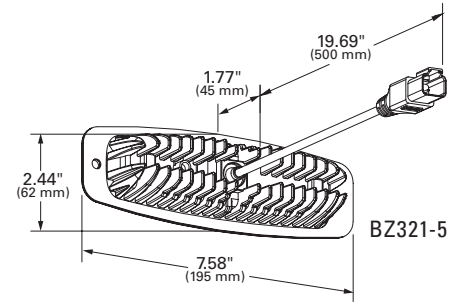

BRITEZONE™ WORK LAMPS

DATA SHEET

WORK LIGHTING

FOR MORE
INFORMATION
VISIT GROTE.COM

Grote Industries, Inc. 2600 Lanier Drive, Madison, Indiana U.S.A. 47250-0550
U.S. 800.628.0809 | Europe +49 9422 40331-0 | China +86.21.5774.9633
Canada 800.268.5612 | Mexico +(52) 818262 4412