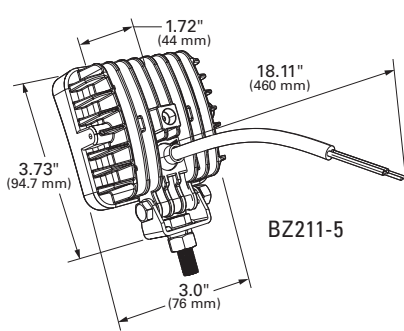

BRITEZONE™ WORK LAMPS

DATA SHEET

WORK LIGHTING

FOR MORE
INFORMATION
VISIT GROTE.COM

Grote Industries, Inc. 2600 Lanier Drive, Madison, Indiana U.S.A. 47250-0550
U.S. 800.628.0809 | Europe +49 9422 40331-0 | China +86.21.5774.9633
Canada 800.268.5612 | Mexico +(52) 818262 4412