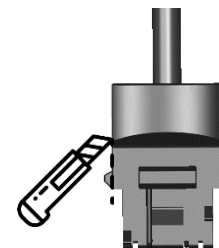

Information: In case you can't insert the HERO integration connector into the OE bulb sockets, cut off the tabs on the side. The connector will still grab the socket and will sit tight.