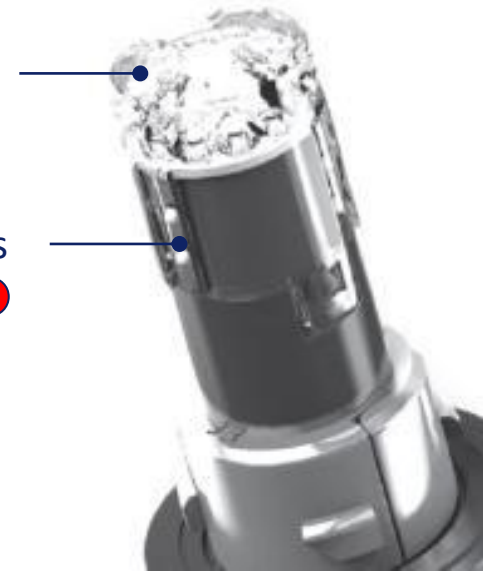

Accessories

Version/	Application	Part number	Design
Chevy headlight harness C1	Tahoe Front Turn 15' – 20' Silverado Front Park 17' – 20'	358118371	
Chevy headlight harness C2	Silverado Front Turn 19' – 20'	358118441	
Chevy headlight harness C3	Tahoe Front Turn 21' – 22'	358118471	
Chevy headlight harness C4	Silverado Front Turn 21' – 22'	358118481	

Strobe LEDs

Indicator LEDs