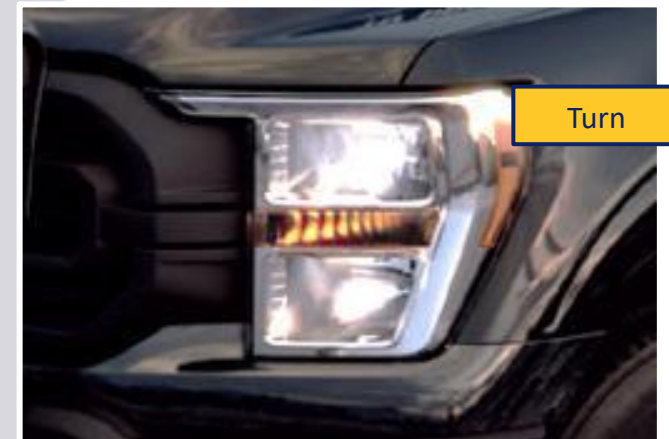

### **IMPORTANT:**

Information: In case you can't insert the HERO integration connector into the OE bulb sockets, cut off the tabs on the side. The connector will still grab the socket and will sit tight.

# HERO Vehicle Overview

Ford F-150 XLT ( 2022 – 2023 )

**HERO**  
HELLA UNDERCOVER HIDEAWAY

Turn A12

**IMPORTANT:**

Information: In case you can't insert the HERO integration connector into the OE bulb sockets, cut off the tabs on the side. The connector will still grab the socket and will sit tight.