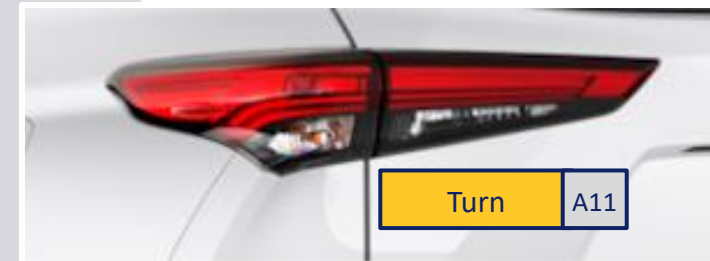

HERO Vehicle Overview

TOYOTA Highlander (2022)

HERO
HELLA UNDERCOVER HIDEAWAY