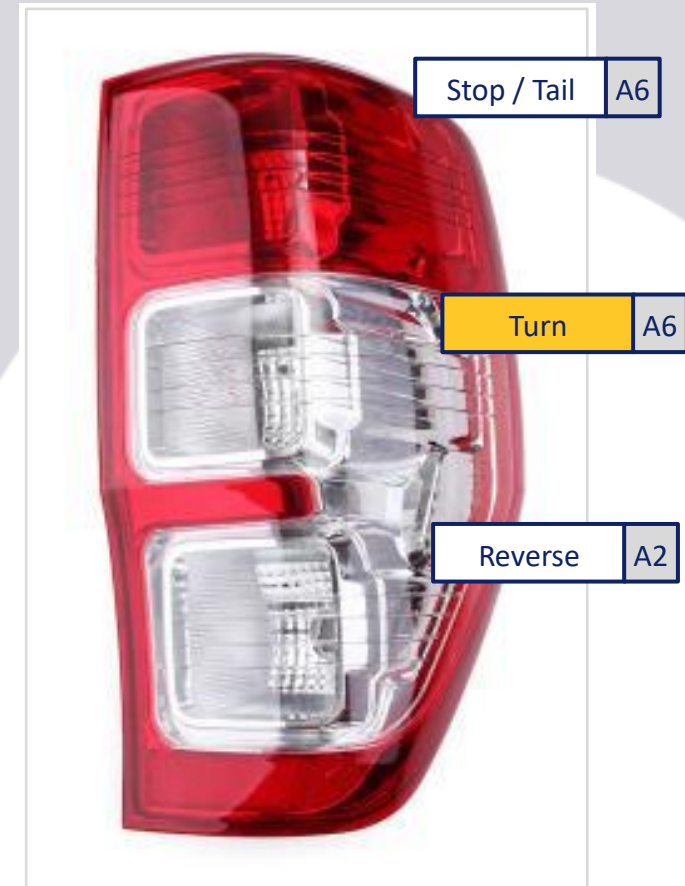

HERO Vehicle Overview

Ford Ranger XL (2020)

HERO
HELLA UNDERCOVER HIDEAWAY