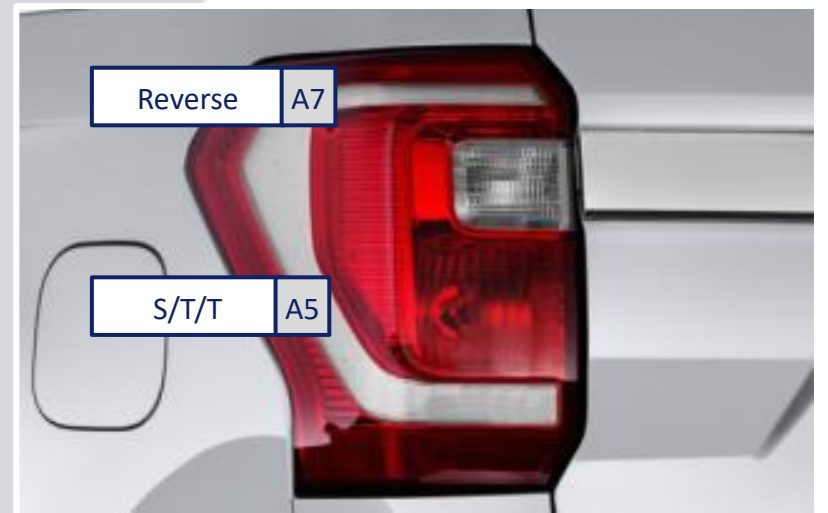

HERO Vehicle Overview

Ford Expedition (2018 - 2021)

HERO
HELLA UNDERCOVER HIDEAWAY