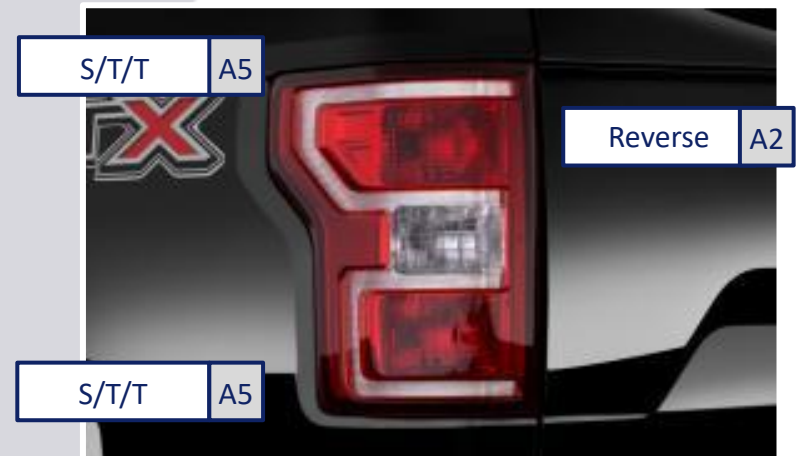

### IMPORTANT:

These Ford F-150 trucks use different OE bulb sockets at the front turn chamber. Before you place an order inspect your vehicle for the correct adapter. → A3 or A6 adapter

Information: In case you can't insert the HERO integration connector into the OE bulb sockets, cut off the tabs on the side. The connector will still grab the socket and will sit tight.