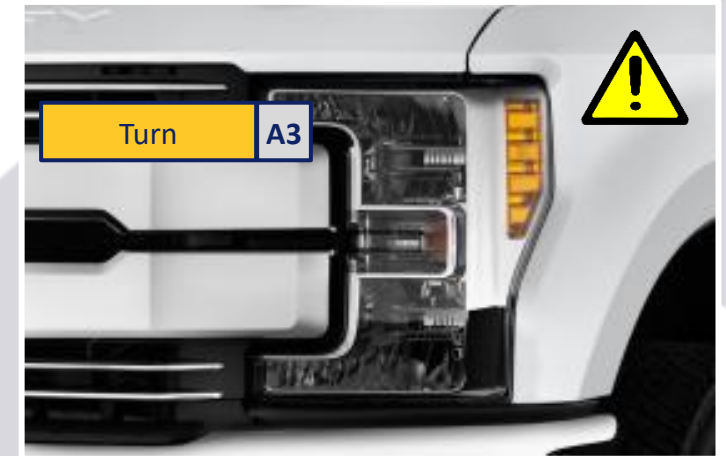

HERO Vehicle Overview

Ford F-250 / F-350 (2019 - 2021)