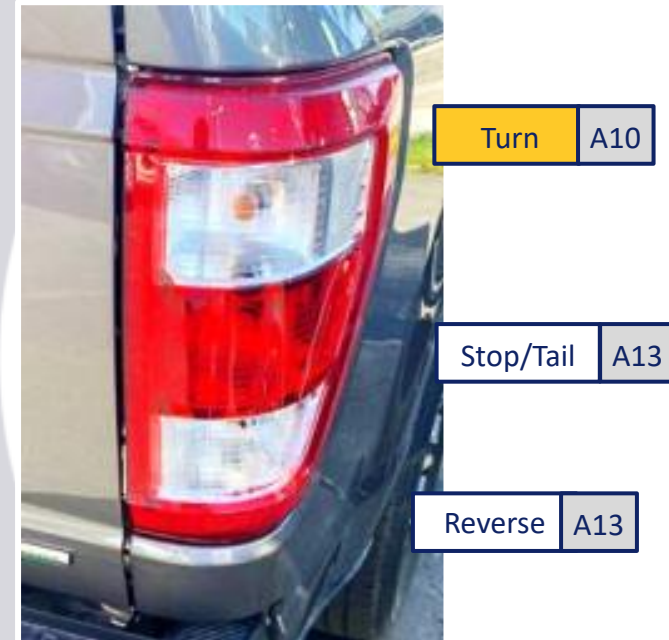

HERO Vehicle Overview

Ford F-150 XL (2022 - 2023)

IMPORTANT:

Information: In case you can't insert the HERO integration connector into the OE bulb sockets, cut off the tabs on the side. The connector will still grab the socket and will sit tight.