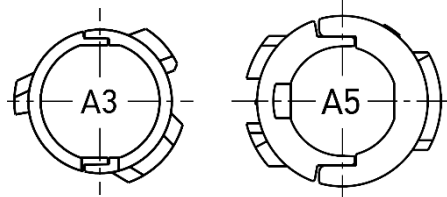

Information: In case you can't insert the HERO integration connector into the OE bulb sockets, cut off the tabs on the side. The connector will still grab the socket and will sit tight.