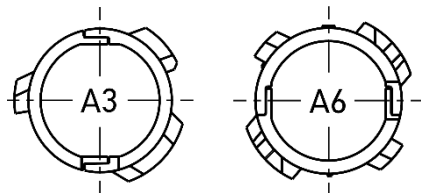

IMPORTANT:

These Ford F-150 trucks use different OE bulb sockets at the front turn chamber. Before you place an order inspect your vehicle for the correct adapter. → A3 or A6 adapter