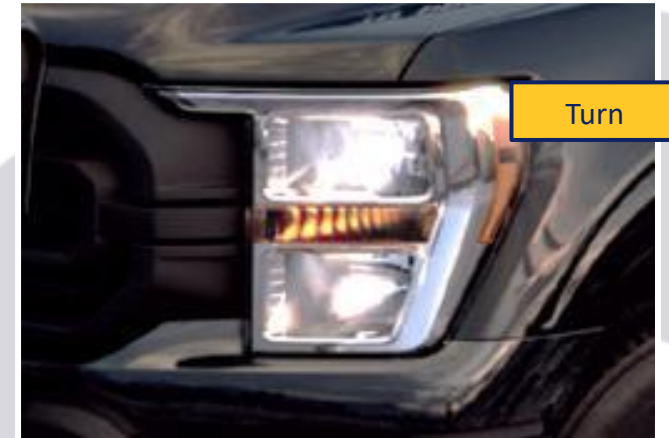

HERO Vehicle Overview

Ford F-150 XL (2022 - 2023)

IMPORTANT:

Information: In case you can't insert the HERO integration connector into the OE bulb sockets, cut off the tabs on the side. The connector will still grab the socket and will sit tight.